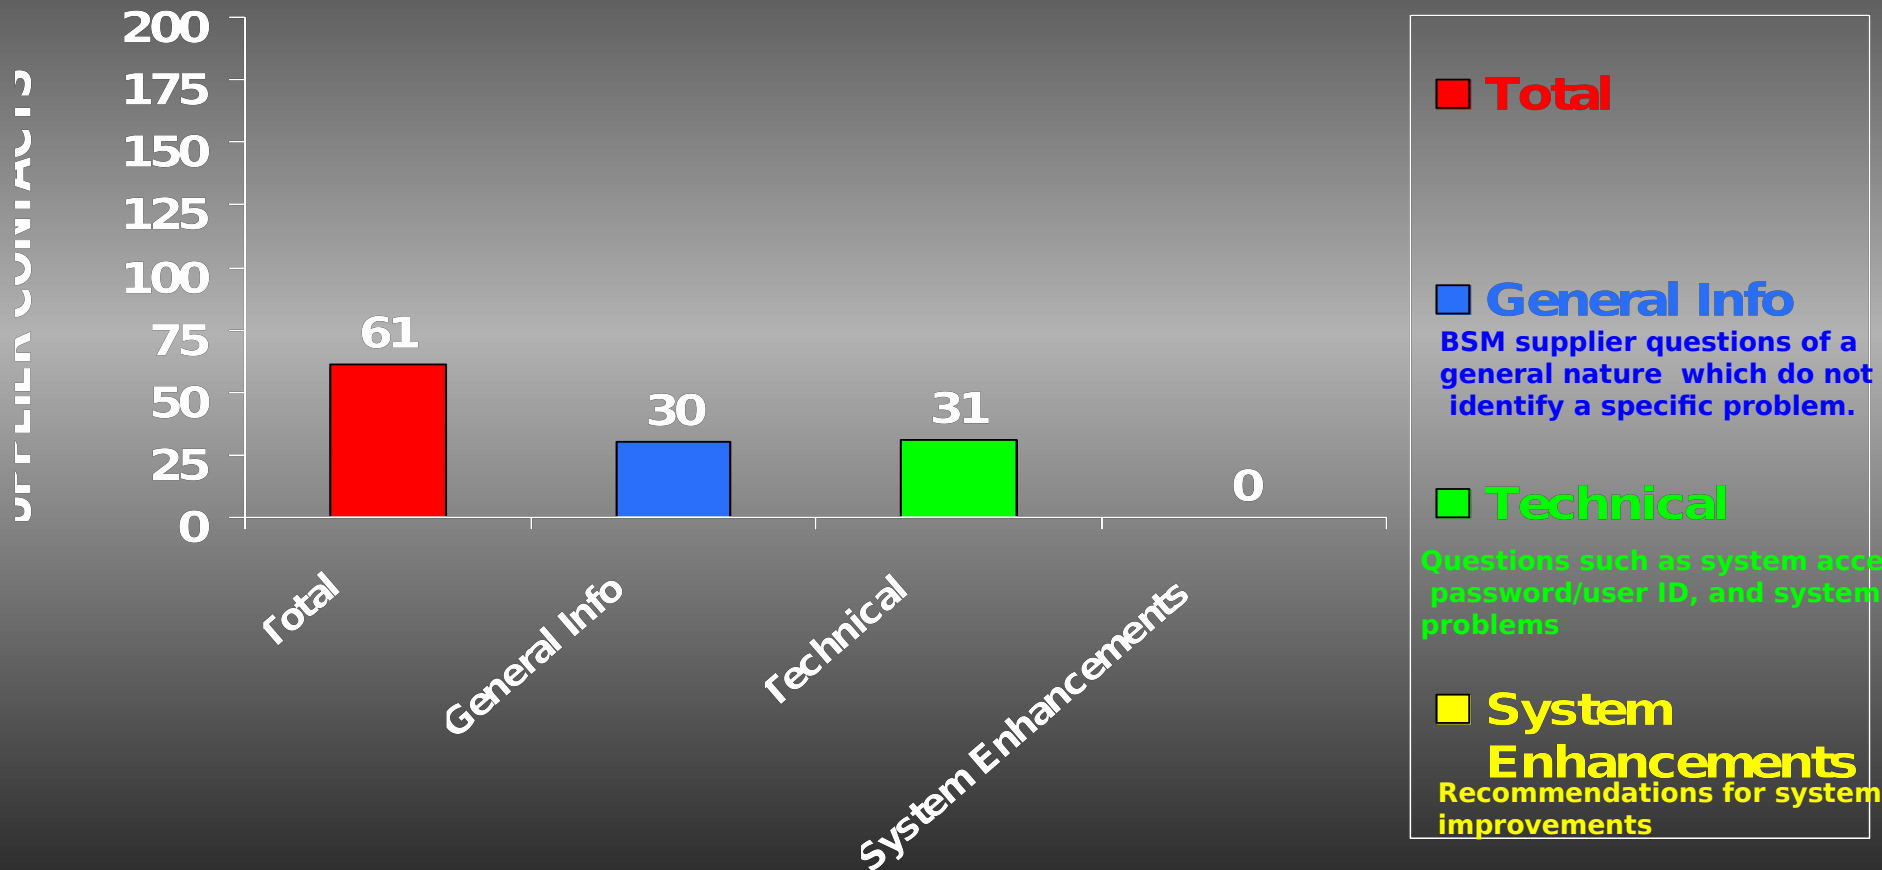

SRweb RELATED CONTACTS

As of 18 APRIL 03

SRweb RELATED CONTACTS

WEEK OF 11-17 APR 03

SRweb ISSUES

Average Resolution Time
WEEK 11-17 APR 03

GOAL: LESS THAN 48 HOURS

SRweb ISSUES

Average Resolution Time (Trend)